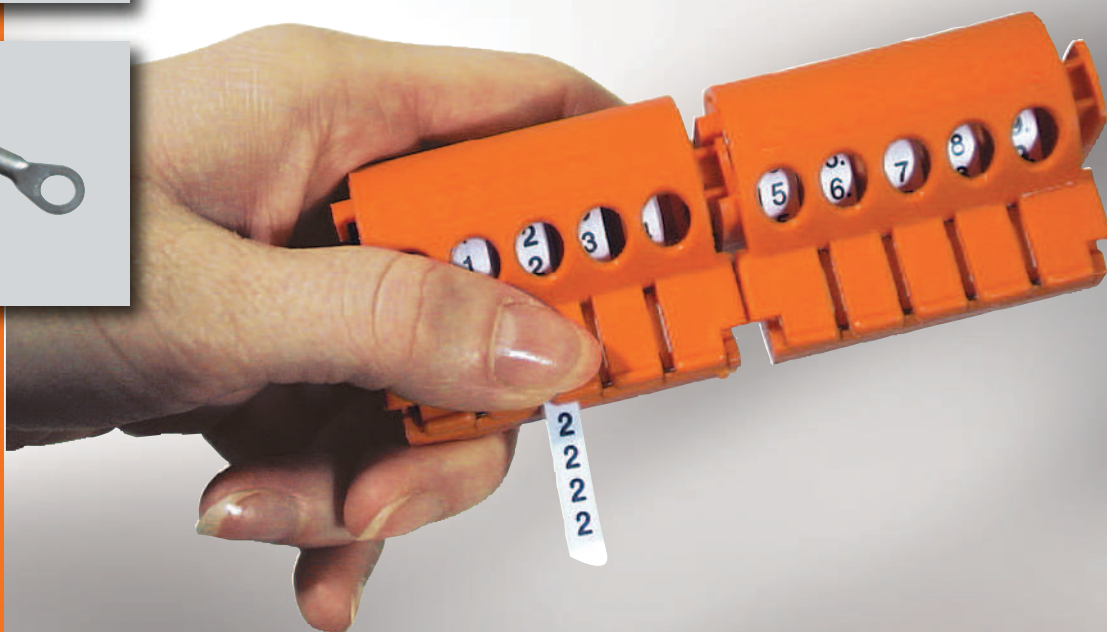

SES-MARKERS®

Wire marker cassettes,
modular

SES-STERLING®
www.ses-sterling.com

SES-STERLING Ltd
Harcourt Business Park - Halesfield 17
GB - Telford, Shropshire, TF7 4PW

☎ +44 (0)1952 684 196

Fax +44 (0)1952 684 286

ses.uk@ses-sterling.com