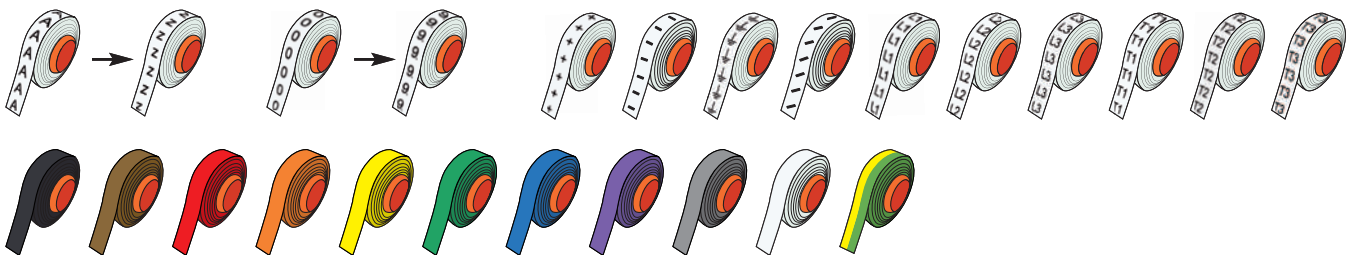

ROLLS (SINGLE)

code colours

010	006	007	005	004	003	002	008	013	001	060
black	brown	red	orange	yellow	green	blue	violet	grey	white	yellow/green

code markers

A 0736 0120 001 A	N 0736 0120 001 N	0 0736 0120 001 0	+ 0736 0120 001 +	0736 0130 010
B 0736 0120 001 B	O 0736 0120 001 O	1 0736 0120 001 1	- 0736 0120 001 -	0736 0130 006
C 0736 0120 001 C	P 0736 0120 001 P	2 0736 0120 001 2	⊥ 0736 0120 001 SYTE	0736 0130 007
D 0736 0120 001 D	Q 0736 0120 001 Q	3 0736 0120 001 3	/ 0736 0120 001 /	0736 0130 005
E 0736 0120 001 E	R 0736 0120 001 R	4 0736 0120 001 4	L1 0736 0120 001 L1	0736 0130 004
F 0736 0120 001 F	S 0736 0120 001 S	5 0736 0120 001 5	L2 0736 0120 001 L2	0736 0130 003
G 0736 0120 001 G	T 0736 0120 001 T	6. 0736 0120 001 6	L3 0736 0120 001 L3	0736 0130 002
H 0736 0120 001 H	U 0736 0120 001 U	7 0736 0120 001 7	T1 0736 0120 001 T1	0736 0130 008
I 0736 0120 001 I	V 0736 0120 001 V	8 0736 0120 001 8	T2 0736 0120 001 T2	0736 0130 013
J 0736 0120 001 J	W 0736 0120 001 W	9. 0736 0120 001 9	T3 0736 0120 001 T3	0736 0130 001
K 0736 0120 001 K	X 0736 0120 001 X			0736 0130 060
L 0736 0120 001 L	Y 0736 0120 001 Y			
M 0736 0120 001 M	Z 0736 0120 001 Z