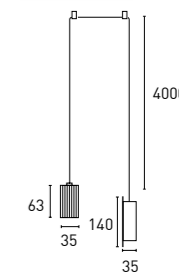

Hanging clip 2 uds. included

Accessories not included

Hanging kit (2 uds.)

HC7IE202SP-01

The above information is basic. For updated and more accurate information, please consult Technical Data Sheet on [www.jisoiluminacion.com](http://www.jisoiluminacion.com)