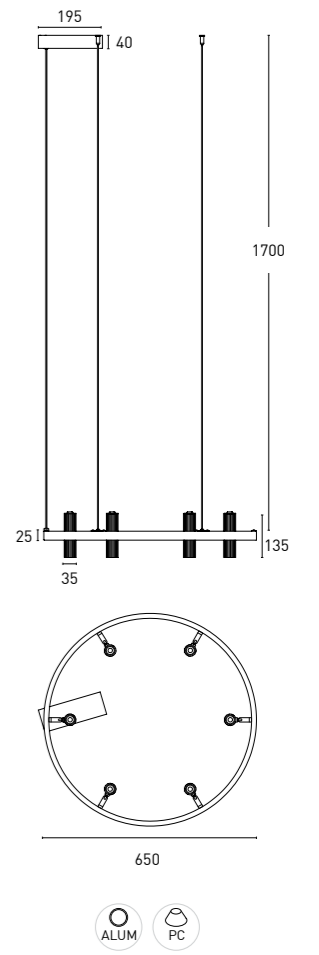

7IE401 25 - 2 1 M 3 - 03
1 2 3 4 5 6 7

1 - Model	2 - Power	3 - Power Supply	4 - Warranty	5 - Degree	6 - K	7 - Color
7IE401	25W	2- ON/OFF 220-240V PF>0,9	1- 5 Years Warranty JISO driver Incl.	M - 38°	3 - 3000K 1364 lm system 2993 lm source	03- Antique