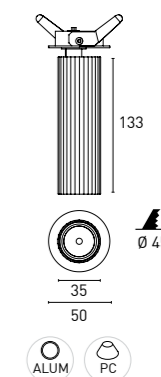

SLATE D

SLATE

SLATE 05

7IE501 05 - 2 1 M 3 - 90  
1 2 3 4 5 6 7

1 - Model	2 - Power	3 - Power Supply	4 - Warranty	5 - Degree	6 - K	7 - Color
7IE501	5W	2- ON/OFF 220-240V PF>0,9	1- 5 Years Warranty JISO driver Incl.	M - 38°	3 - 3000K 353 lm system 599 lm source	01- Black 90- Tec. White