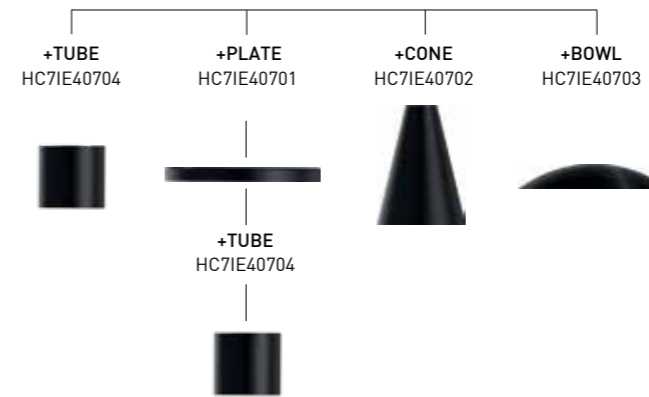

TURTLE PC07

TURTLE PC07  
7IE40707

Accessories not included

- Plate. HC7IE40701-01
- ▲ Cone. HC7IE40702-01  
HC7IE40702-03
- ◐ Bowl. HC7IE40703-01
- Tube. HC7IE40704-01  
HC7IE40704-03  
HC7IE40704-90

The above information is basic. For updated and more accurate information, please consult Technical Data Sheet on [www.jisoiluminacion.com](http://www.jisoiluminacion.com)