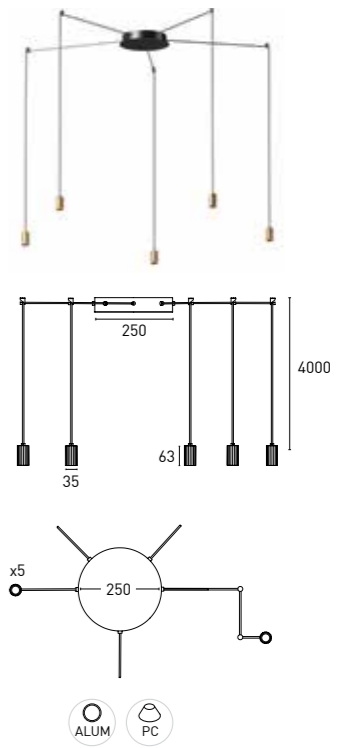

SPIDER P25

7IE202 35 - 2 1 M 3 - 03
1 2 3 4 5 6 7

1 - Model	2 - Power	3 - Power Supply	4 - Warranty	5 - Degree	6 - K	7 - Color
7IE202	35W	2- ON/OFF 220-240V PF>0,9	1- 5 Years Warranty JISO driver Incl.	M - 38°	3 - 3000K 2909 lm system 4190 lm source	03- Antique