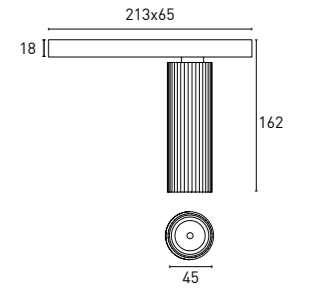

7IE201 10 - 2 2 1 3 - 01
1 2 3 4 5 6 7

1 - Model	2 - Power	3 - Power Supply	4 - Warranty	5 - Degree	6 - K	7 - Color
7IE201	10W	2- ON/OFF 220-240V PF>0,9	2- 5 Years Warranty Other driver Incl.	1 - Zoom 15°-38°	3 - 3000K 594-693 lm system 1197 lm source 4 - 4000K 609-710 lm system 1269 lm source (01 Black)	01- Black 90- Tec. White