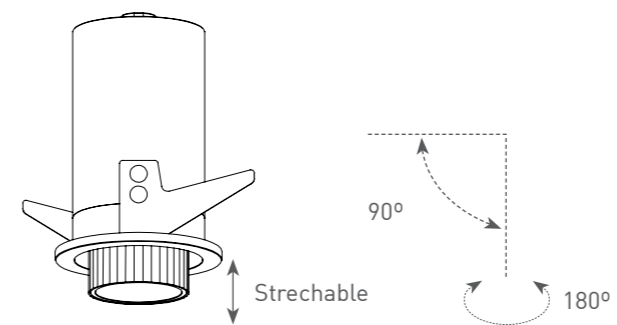

Application hotel, villa, restaurant, residencial area