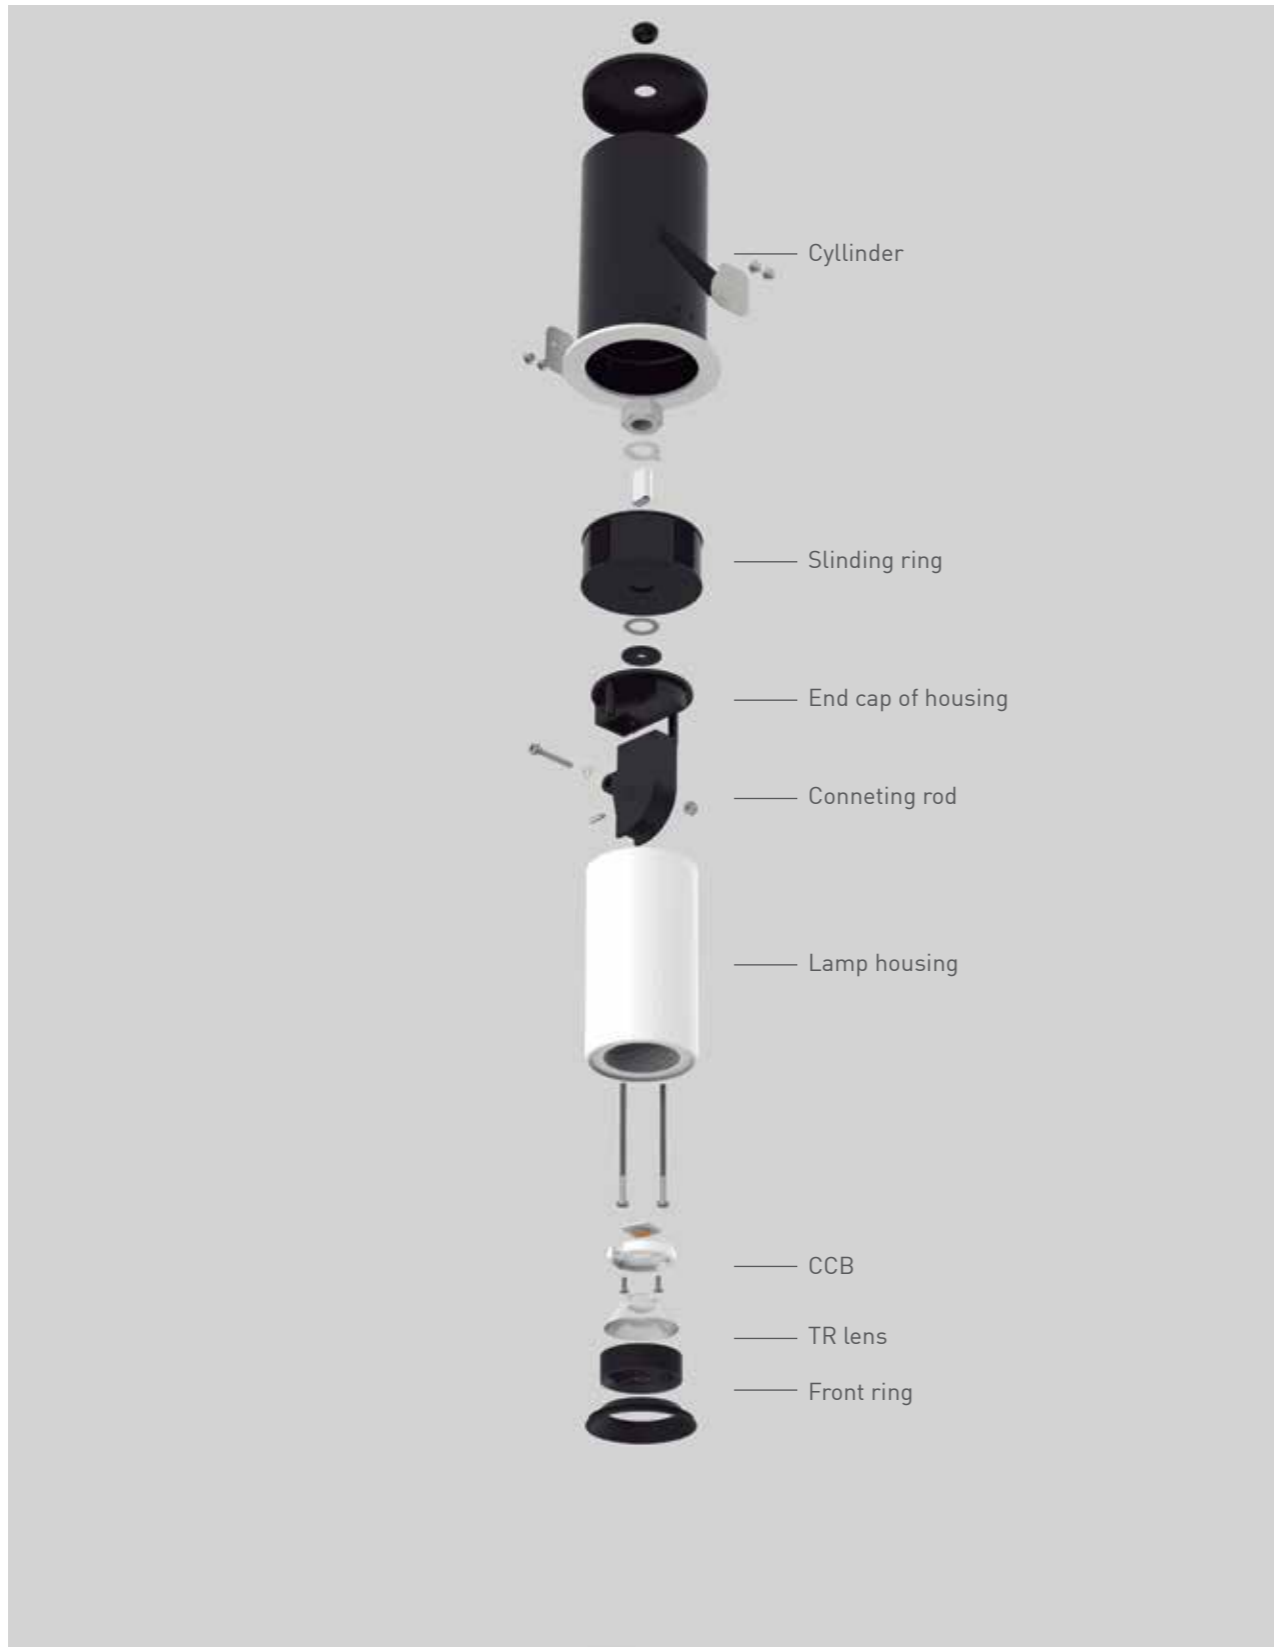

SLATE D

SLATE

SLATE 05

7IE501 05 - 2 1 M 3 - 90  
1 2 3 4 5 6 7

1 - Model	2 - Power	3 - Power Supply	4 - Warranty	5 - Degree	6 - K	7 - Color
7IE501	5W	2- ON/OFF 220-240V PF>0,9	1- 5 Years Warranty JISO driver Incl.	M - 38°	3 - 3000K 353 lm system 599 lm source	01- Black 90- Tec. White

SLATE 10

7IE501 10 - 2 1 1 3 - 90  
1 2 3 4 5 6 7

1 - Model	2 - Power	3 - Power Supply	4 - Warranty	5 - Degree	6 - K	7 - Color
7IE501	10W	2- ON/OFF 220-240V PF>0,9	1- 5 Years Warranty JISO driver Incl.	1 - Zoom 15°-38°	3 - 3000K 594-693 lm system 1197 lm source	01- Black 90- Tec. White