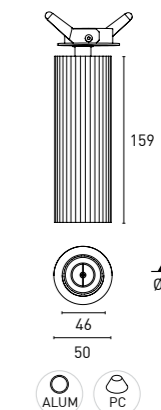

SLATE 10

7IE501 10 - 2 1 1 3 - 90
1 2 3 4 5 6 7

1 - Model	2 - Power	3 - Power Supply	4 - Warranty	5 - Degree	6 - K	7 - Color
7IE501	10W	2- ON/OFF 220-240V PF>0,9	1- 5 Years Warranty JISO driver Incl.	1 - Zoom 15°-38°	3 - 3000K 594-693 lm system 1197 lm source	01- Black 90- Tec. White