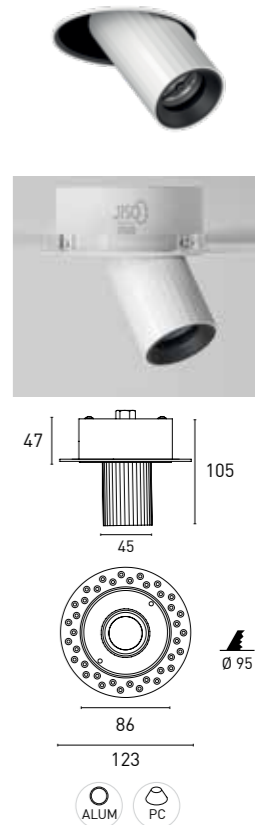

Accessories not included

Emergency kit (page 322-323)

- 2DCLEDK5
- 2DCLEDK29

The above information is basic. For updated and more accurate information, please consult Technical Data Sheet on www.jisoiluminacion.com