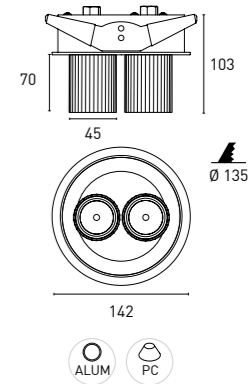

Accessories not included

Emergency kit (page 322-323)

2DCLEDK5

2DCLEDK29

SLATE RS14

7IE504 14 - 2 1 1 3 - 90  
1 2 3 4 5 6 7

1 - Model	2 - Power	3 - Power Supply	4 - Warranty	5 - Degree	6 - K	7 - Color
7IE504	2x7W	<p>2- ON/OFF 220-240V PF&gt;0,9</p> <p>3- 1-10V 200-240V PF&gt;0,95</p> <p>5- Trailing Edge 220-240V PF&gt;0,9</p> <p>D- DALI / PUSH 200-240V PF&gt;0,95</p> <p>SMART CONTROL (See page. 324)</p>	<p>1- 5 Years Warranty JISO driver Incl. (Option Driver 2 - 5)</p> <p>2- 5 Years Warranty Other driver Incl. (Option Driver 3 - D)</p>	1 - Zoom 15°-38°	<p>3 - 3000K 832-970 lm system 1676 lm source</p> <p>4 - 4000K 853-994 lm system 1777 lm source</p>	<p>01- Black</p> <p>90- Tec. White</p>