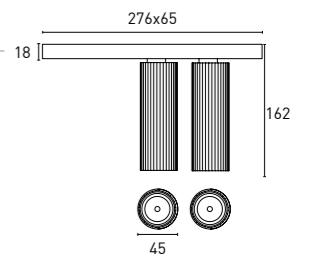

7IE201 20 - 2 2 1 3 - 01
1 2 3 4 5 6 7

1 - Model	2 - Power	3 - Power Supply	4 - Warranty	5 - Degree	6 - K	7 - Color
7IE201	2x10W	2- ON/OFF 220-240V PF>0,9	2- 5 Years Warranty Other driver Incl.	1 - Zoom 15°-38°	3 - 3000K 1189-1385 lm system 2394 lm source 4 - 4000K 1219-1420 lm system 2538 lm source (01 Black)	01- Black 90- Tec. White