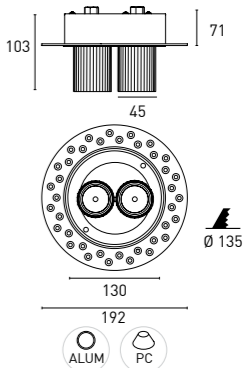

SLATE RTS14

7IE604 14 - 2 1 1 3 - 90
1 2 3 4 5 6 7

1 - Model	2 - Power	3 - Power Supply	4 - Warranty	5 - Degree	6 - K	7 - Color
7IE604	2x7W	2- ON/OFF 220-240V PF>0,9 3- 1-10V 200-240V PF>0,95 5- Trailing Edge 220-240V PF>0,9 D- DALI / PUSH 200-240V PF>0,95 SMART CONTROL (See page. 324)	1- 5 Years Warranty JISO driver Incl. (Option Driver 2 - 5) 2- 5 Years Warranty Other driver Incl. (Option Driver 3 - D)	1 - Zoom 15°-38°	3 - 3000K 832-970 lm system 1676 lm source 4 - 4000K 853-994 lm system 1777 lm source	01- Black 90- Tec. White