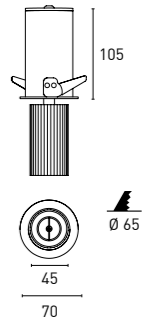

SLATE RD07

7IE502 07 - 2 1 1 3 - 90
1 2 3 4 5 6 7

1 - Model	2 - Power	3 - Power Supply	4 - Warranty	5 - Degree	6 - K	7 - Color
7IE502	7W	2- ON/OFF 220-240V PF>0,9 3 - 1-10V 200-240V PF>0,95 5- Trailing Edge 220-240V PF>0,9 - D- DALI / PUSH 200-240V PF>0,95 - SMART CONTROL <i>(See page. 324)</i>	1- 5 Years Warranty JISO driver Incl. <i>(Option Driver 2 - 5)</i> 2- 5 Years Warranty Other driver Incl. <i>(Option Driver 3 - D)</i>	1 - Zoom 15°-38°	3 - 3000K 416-485 lm system 838lm source 4 - 4000K 427-497 lm system 888 lm source	01- Black 03- Antique 90- Tec. White

Accessories not included

Emergency kit *(page 322)*

2DCLEDK1

2DCLEDK2

The above information is basic. For updated and more accurate information, please consult Technical Data Sheet on www.jisoiluminacion.com