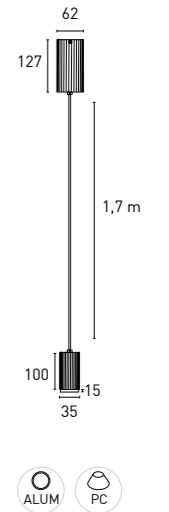

TURTLE PC07