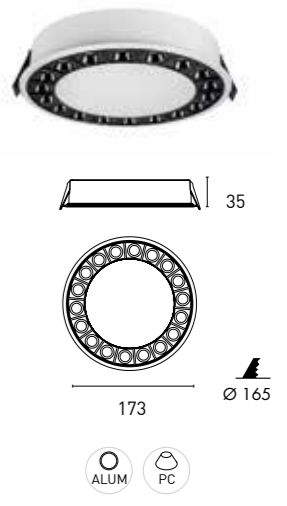

HAWK R18

7ID525 18 - 2 1 M 3 - 9001
1 2 3 4 5 6 7

1 - Model	2 - Power	3 - Power Supply	4 - Warranty	5 - Degree	6 - K	7 - Color
7ID525	18W	2- ON/OFF 220-240V PF>0,95	1- 5 Years Warranty JISO driver Incl.	M- 38°	3 - 3000K 1585 lm system 1831 lm source	9001- Tec. White-Black