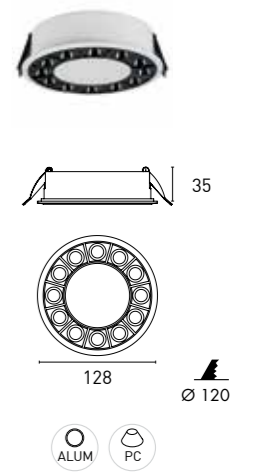

HAWK R12

7ID525 12 - 2 1 M 3 - 9001
1 2 3 4 5 6 7

1 - Model	2 - Power	3 - Power Supply	4 - Warranty	5 - Degree	6 - K	7 - Color
7ID525	12W	2- ON/OFF 220-240V PF>0,9	1- 5 Years Warranty JISO driver Incl.	M- 38°	3 - 3000K 1024 lm system 1220 lm source	9001- Tec. White-Black