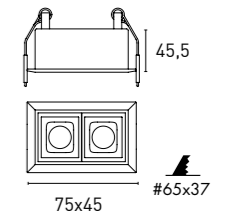

7ID501 06 - 2 1 N 3 - 9001
1 2 3 4 5 6 7

1 - Model	2 - Power	3 - Power Supply	4 - Warranty	5 - Degree	6 - K	7 - Color
7ID501	6W	2- ON/OFF 100-277V PF>0,9 4- DALI/PUSH/1-10V 220-240V PF>0,95 5- Trailing Edge 220-240V PF>0,9 - SMART CONTROL (See page. 324)	1- 5 Years Warranty JISO driver Incl. (Option Driver 2 - 5) 2- 5 Years Warranty Other driver Incl. (Option Driver 4)	- A - 15° - J - 30° - N - 45°	3 - 3000K 420 lm system 678 lm source (45°) 4 - 4000K 441 lm system 720 lm source (45°)	0101- Black 0109- Black-Tec. Gold 9001- Tec. White-Black 9009- Tec. White-Tec. Gold 9090- Tec. White

EAGLE R2L

Accessories not included

Emergency kit (page 322)

2DCLEDK1

2DCLEDK2

The above information is basic. For updated and more accurate information, please consult Technical Data Sheet on www.jisoiluminacion.com