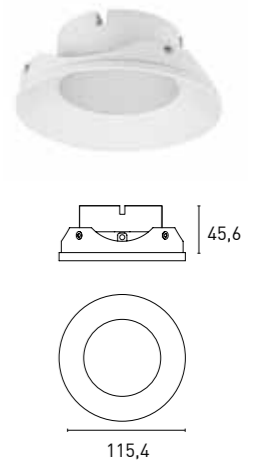

HC7ID527 12 - 2 1 V 3 - 9001

1 - Model	2 - Power	3 - Power Supply	4 - Warranty	5 - Degree	6 - K	7 - Color
HC7ID527	12W	2- ON/OFF 220-240V PF>0,9	1- 5 Years Warranty JISO driver Incl.	V - 120°	3 - 3000K 1047 lm system 1361 lm source	9001- Tec. White-Black

+ OPAL 18

HC7ID527 18 - 2 1 V 3 - 9001

1 - Model	2 - Power	3 - Power Supply	4 - Warranty	5 - Degree	6 - K	7 - Color
HC7ID527	18W	2- ON/OFF 220-240V PF>0,9	1- 5 Years Warranty JISO driver Incl.	V - 120°	3 - 3000K 1628 lm system 2041 lm source	9001- Tec. White-Black