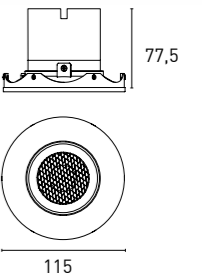

HC7ID526 06 - 2 1 M 3 - 9001

1 - Model	2 - Power	3 - Power Supply	4 - Warranty	5 - Degree	6 - K	7 - Color
HC7ID526	6W	2- ON/OFF 220-240V PF>0,90	1- 5 Years Warranty JISO driver Incl.	M- 38°	3 - 3000K 506 lm source	0101 - Black 9001 - Tec. White-Black

+HONEY 06

HC7ID526 12 - 2 1 M 3 - 9001

1 - Model	2 - Power	3 - Power Supply	4 - Warranty	5 - Degree	6 - K	7 - Color
HC7ID526	12W	2- ON/OFF 220-240V PF>0,9	1- 5 Years Warranty JISO driver Incl.	M- 38°	3 - 3000K 1112 lm source	0101 - Black 9001 - Tec. White-Black

+HONEY 12

HC7ID526 18 - 2 1 M 3 - 9001

1 - Model	2 - Power	3 - Power Supply	4 - Warranty	5 - Degree	6 - K	7 - Color
HC7ID526	18W	2- ON/OFF 220-240V PF>0,95	1- 5 Years Warranty JISO driver Incl.	M- 38°	3 - 3000K 1774 lm source	0101 - Black 9001 - Tec. White-Black

+HONEY 18