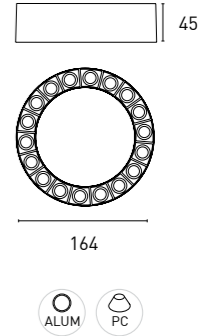

7ID225 12 - 2 1 M 3 - 9001
1 2 3 4 5 6 7

1 - Model	2 - Power	3 - Power Supply	4 - Warranty	5 - Degree	6 - K	7 - Color
7ID225	12W	2- ON/OFF 220-240V PF>0,9	1- 5 Years Warranty JISO driver Incl.	M- 38°	3 - 3000K 1024 lm system 1220 lm source	0101 - Black 9001- Tec. White-Black

7ID225 18 - 2 1 M 3 - 9001
1 2 3 4 5 6 7

1 - Model	2 - Power	3 - Power Supply	4 - Warranty	5 - Degree	6 - K	7 - Color
7ID225	18W	2- ON/OFF 220-240V PF>0,95	1- 5 Years Warranty JISO driver Incl.	M- 38°	3 - 3000K 1585 lm system 1831 lm source	0101 - Black 9001- Tec. White-Black

Surface

7ID225 24 - 2 1 M 3 - 9001
1 2 3 4 5 6 7

1 - Model	2 - Power	3 - Power Supply	4 - Warranty	5 - Degree	6 - K	7 - Color
7ID225	24W	2- ON/OFF 220-240V PF>0,9	1- 5 Years Warranty JISO driver Incl.	M- 38°	3 - 3000K 1910 lm system 2441 lm source	0101 - Black 9001- Tec. White-Black

COVER PLATE

Code - Black	Code - Technical White	Model	Size
HCD2512-01	HCD2512-90	HAWK S12	Ø 70,4
HCD2518-01	HCD2518-90	HAWK S18	Ø 115,4
HCD2524-01	HCD2524-90	HAWK S24	Ø 160,4