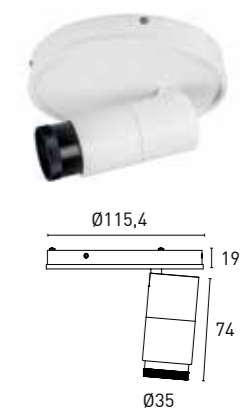

+ DIRECTIONAL 06

HC7ID528 06 - 2 1 3 3 - 9001
1 2 3 4 5 6 7

1 - Model	2 - Power	3 - Power Supply	4 - Warranty	5 - Degree	6 - K	7 - Color
HC7ID528	6W	2- ON/OFF 220-240V PF>0,9	1- 5 Years Warranty JISO driver Incl.	3 - Zoom 20°-50°	3 - 3000K 506 lm source	9001- Tec. White-Black