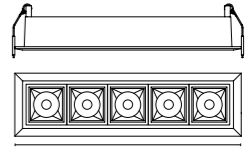

OWL R4L

95x95

OWL R5L

211x59

7ID512 20 - 2 1 W 3 - 9018
1 2 3 4 5 6 7

1 - Model	2 - Power	3 - Power Supply	4 - Warranty	5 - Degree	6 - K	7 - Color
7ID512	20W	<ul style="list-style-type: none"> 2- ON/OFF 220-240V PF>0,95 4- DALI/PUSH/1-10V 200-240V PF>0,95 5- Trailing Edge 220-240V PF>0,9 SMART CONTROL [See page. 324] 	<ul style="list-style-type: none"> 1- 5 Years Warranty JISO driver Incl. [Option Driver 2 - 5] 2- 5 Years Warranty Other driver Incl. [Option Driver 4] 	<ul style="list-style-type: none"> A - 15° I - 24° W - 50° 	<ul style="list-style-type: none"> 3 - 3000K 1840 lm system 2560 lm source [50°] 4 - 4000K 1932 lm system 2700 lm source [50°] 	<ul style="list-style-type: none"> 9018- Tec. White- Graphite