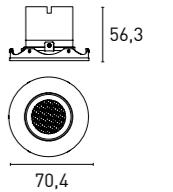

HC7ID526 06 - 2 1 M 3 - 9001

1 - Model	2 - Power	3 - Power Supply	4 - Warranty	5 - Degree	6 - K	7 - Color
HC7ID526	6W	2- ON/OFF 220-240V PF>0,90	1- 5 Years Warranty JISO driver Incl.	M- 38°	3 - 3000K 506 lm source	0101 - Black 9001 - Tec. White-Black

+HONEY 06

HC7ID526 12 - 2 1 M 3 - 9001

1 - Model	2 - Power	3 - Power Supply	4 - Warranty	5 - Degree	6 - K	7 - Color
HC7ID526	12W	2- ON/OFF 220-240V PF>0,9	1- 5 Years Warranty JISO driver Incl.	M- 38°	3 - 3000K 1112 lm source	0101 - Black 9001 - Tec. White-Black

+HONEY 12

HC7ID526 18 - 2 1 M 3 - 9001

1 - Model	2 - Power	3 - Power Supply	4 - Warranty	5 - Degree	6 - K	7 - Color
HC7ID526	18W	2- ON/OFF 220-240V PF>0,95	1- 5 Years Warranty JISO driver Incl.	M- 38°	3 - 3000K 1774 lm source	0101 - Black 9001 - Tec. White-Black

+HONEY 18