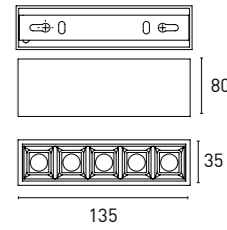

7ID201 10 - 2 1 N 3 - 9001
1 2 3 4 5 6 7

1 - Model	2 - Power	3 - Power Supply	4 - Warranty	5 - Degree	6 - K	7 - Color
7ID201	10W	2- ON/OFF 100-277V PF>0,9	1- 5 Years Warranty JISO driver Incl.	A - 15° J - 30° N - 45°	3 - 3000K 800 lm system 1130 lm source (45°) 4 - 4000K 840 lm system 1200 lm source (45°)	9001- Tec. White-Black 9009- Tec. White-Tec. Gold 9090- Tec. White

EAGLE S5L

Accessories not included

Emergency kit (page 322)

2DCLEDK1

2DCLEDK2