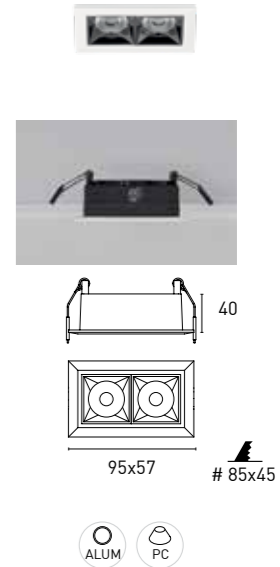

15°

24°

50°

OWL R2L

7ID512 10 - 2 1 W 3 - 9018
1 2 3 4 5 6 7

1 - Model	2 - Power	3 - Power Supply	4 - Warranty	5 - Degree	6 - K	7 - Color
7ID512	10W	<ul style="list-style-type: none"> 2- ON/OFF 220-240V PF>0,9 3- 1-10V 200-240V PF>0,95 5- Trailing Edge 220-240V PF>0,95 D- DALI / PUSH 200-240V PF>0,95 SMART CONTROL (See page. 324) 	<ul style="list-style-type: none"> 1- 5 Years Warranty JISO driver Incl. (Option Driver 2 - 5) 2- 5 Years Warranty Other driver Incl. (Option Driver 3 - D) 	<ul style="list-style-type: none"> A - 15° I - 24° W - 50° 	<ul style="list-style-type: none"> 3 - 3000K 880 lm system 1280 lm source (50°) 4 - 4000K 924 lm system 1350 lm source (50°) 	<ul style="list-style-type: none"> 9018- Tec. White- Graphite