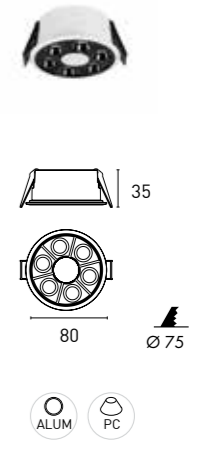

HAWK
DOTS

HAWK R06

7ID525 06 - 2 1 M 3 - 9001
1 2 3 4 5 6 7

1 - Model	2 - Power	3 - Power Supply	4 - Warranty	5 - Degree	6 - K	7 - Color
7ID525	6W	2- ON/OFF 220-240V PF>0,9	1- 5 Years Warranty JISO driver Incl.	M- 38°	3 - 3000K 502 lm system 610 lm source	9001- Tec. White-Black