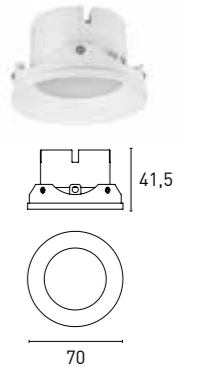

HC7ID527 06 - 2 1 V 3 - 9001

1 - Model	2 - Power	3 - Power Supply	4 - Warranty	5 - Degree	6 - K	7 - Color
HC7ID527	6W	2- ON/OFF 220-240V PF>0,9	1- 5 Years Warranty JISO driver Incl.	V - 120°	3 - 3000K 503 lm system 680 lm source	9001- Tec. White-Black