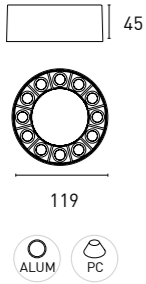

7ID225 12 - 2 1 M 3 - 9001
1 2 3 4 5 6 7

1 - Model	2 - Power	3 - Power Supply	4 - Warranty	5 - Degree	6 - K	7 - Color
7ID225	12W	2- ON/OFF 220-240V PF>0,9	1- 5 Years Warranty JISO driver Incl.	M- 38°	3 - 3000K 1024 lm system 1220 lm source	0101 - Black 9001- Tec. White-Black