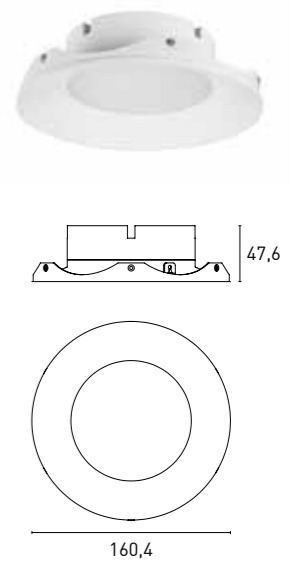

The above information is basic. For updated and more accurate information, please consult Technical Data Sheet on www.jisoiluminacion.com