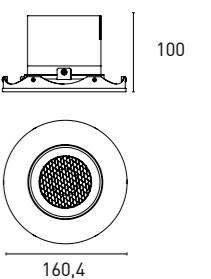

HC7ID526 06 - 2 1 M 3 - 9001

1 - Model	2 - Power	3 - Power Supply	4 - Warranty	5 - Degree	6 - K	7 - Color
HC7ID526	6W	2- ON/OFF 220-240V PF>0,90	1- 5 Years Warranty JISO driver Incl.	M- 38°	3 - 3000K 506 lm source	0101 - Black 9001 - Tec. White-Black

+HONEY 06

HC7ID526 12 - 2 1 M 3 - 9001

1 - Model	2 - Power	3 - Power Supply	4 - Warranty	5 - Degree	6 - K	7 - Color
HC7ID526	12W	2- ON/OFF 220-240V PF>0,9	1- 5 Years Warranty JISO driver Incl.	M- 38°	3 - 3000K 1112 lm source	0101 - Black 9001 - Tec. White-Black

+HONEY 12

HC7ID526 18 - 2 1 M 3 - 9001

1 - Model	2 - Power	3 - Power Supply	4 - Warranty	5 - Degree	6 - K	7 - Color
HC7ID526	18W	2- ON/OFF 220-240V PF>0,95	1- 5 Years Warranty JISO driver Incl.	M- 38°	3 - 3000K 1774 lm source	0101 - Black 9001 - Tec. White-Black

+HONEY 18