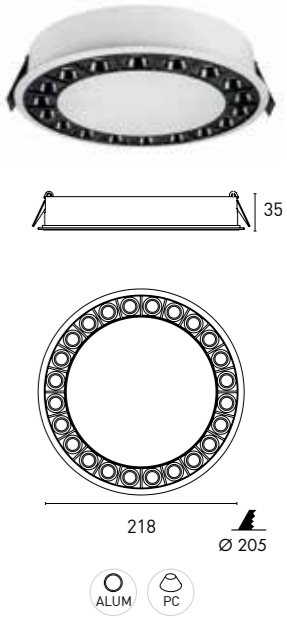

HAWK R24

7ID525 24 - 2 1 M 3 - 9001
1 2 3 4 5 6 7

1 - Model	2 - Power	3 - Power Supply	4 - Warranty	5 - Degree	6 - K	7 - Color
7ID525	24W	2- ON/OFF 220-240V PF>0,9	1- 5 Years Warranty JISO driver Incl.	M- 38°	3 - 3000K 1910 lm system 2441 lm source	9001- Tec. White-Black