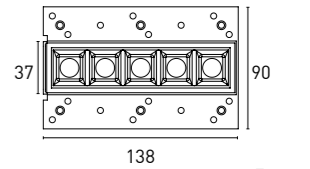

EAGLE RT5L

#145x40

Accessories not included

Emergency kit (page 322-323)